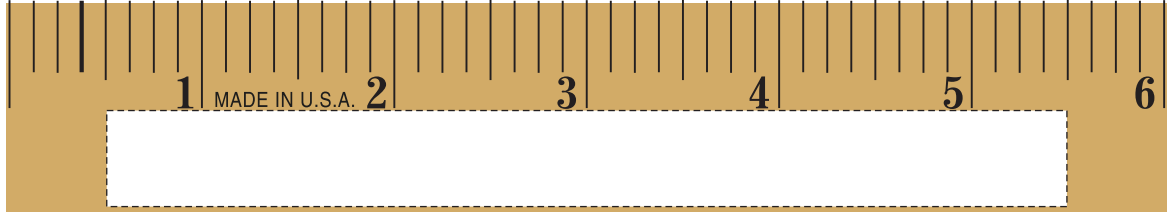

Item number: 90406
Item description:
6" Natural Flat Wood Ruler

Please be mindful that any type smaller than 6 pt. may not print well. If your art contains letters smaller than this size, and the proof is approved, we are not responsible for poor imprint quality.

***For best
accuracy
please print***

**THE DOTTED LINE REPRESENTS
THE MAXIMUM IMPRINT AREA.
IT DOES NOT PRINT.**